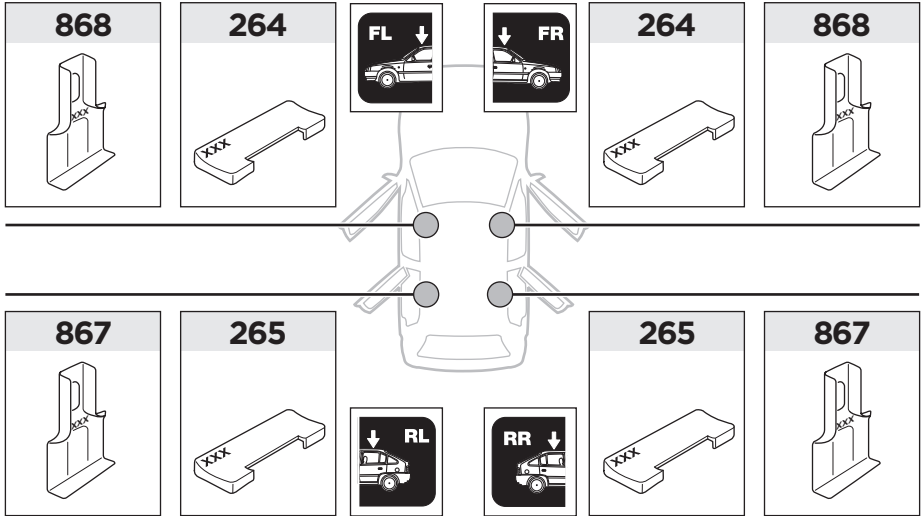

Thule Rapid System Kit 1455

> Instructions

HONDA Stream, 5-dr Estate, 07-

ISO 11154-E

141455

C.20121210
519-1455-01

Bring your life

thule.com

264 x2

867 x2

x1

265 x2

868 x2

x1

1

	X (scale)	X (mm)	X (inch)
HONDA Stream, 5-dr Estate, 07-	38,5	1036	40 ³ / ₄

	Y (scale)	Y (mm)	Y (inch)
HONDA Stream, 5-dr Estate, 07-	36,5	1016	40

2

HONDA Stream, 5-dr Estate, 07-

3

	W (mm)	Z (mm)	W (inch)	Z (inch)
HONDA Stream, 5-dr Estate, 07-	400	710	15 3/4	28