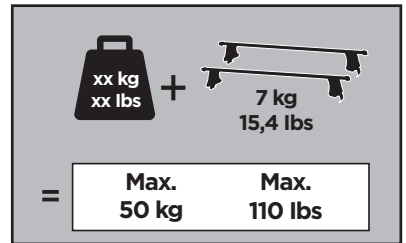

Thule Rapid System Kit 1455

> Instructions

HONDA Stream, 5-dr Estate, 07-

ISO 11154-E

141455

C.20121210
519-1455-01

Bring your life

thule.com